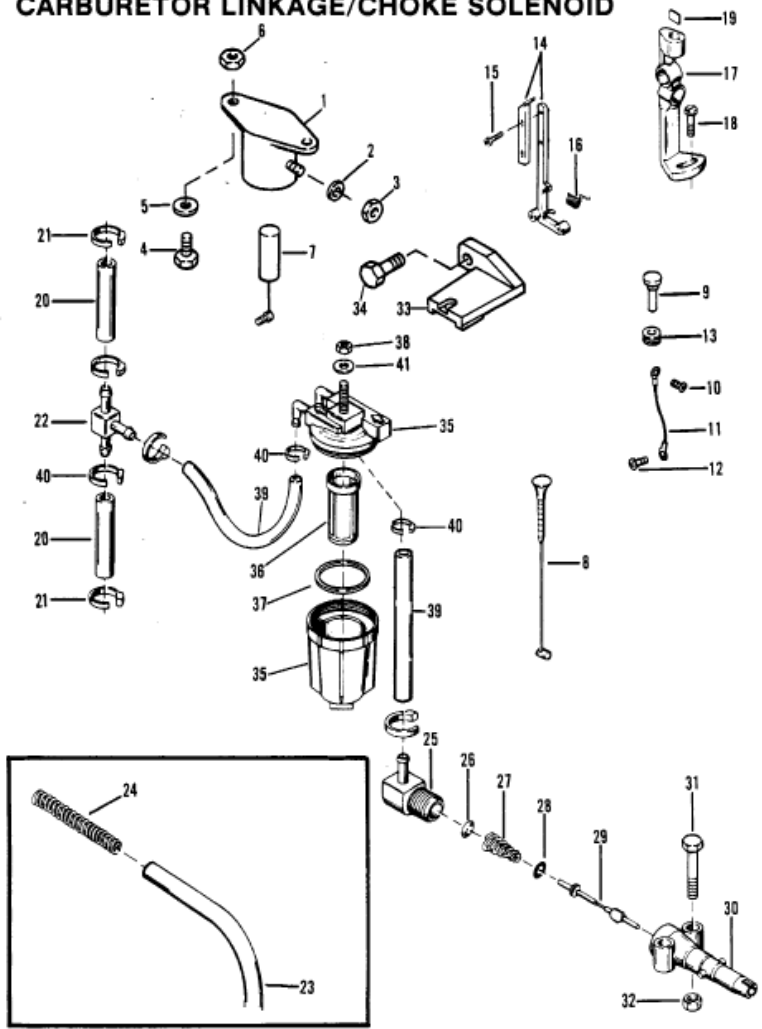

### CARBURETOR LINKAGE/CHOKE SOLENOID

Parts List						
Ref	Class	Part	Description	Qty	Comment	Footnote
1		54293A11	CHOKE SOLENOID - ELECTRIC	1		
2	13	26996	LOCKWASHER	1	CHOKER SOLENOID TERMINAL	
3	11	45076	NUT	1	CHOKE SOLENOID TERMINAL -	
4	10	26066	SCREW	2	CHOKE SOLENOID TO FRONT B	
5	13	26993	LOCKWASHER	2	CHOKE SOLENOID SCREW - ELI	
6	11	22053	NUT, CHOKE SOLENOID SCREW	2		
7		56074A 8	PLUNGER ASSEMBLY	1	CHOKE SOLENOID - ELECTRIC	
8		90241	KNOB, CHOKE (MANUAL)	1		
9		90242A 1	KNOB ASSEMBLY - ELECTRIC	1		
10	10	77137	SCREW, STRAP TO CHOKE KN	1		
11		49589	STRAP, CHOKE KNOB TO CHOKE	1		
12	10	69570	SCREW, STRAP TO CHOKE ROD	1		
13	25	20116	GROMMET, CHOKE KNOB - ELEC	1		
14		85966A 1	CHOKE ROD ASSEMBLY	1		
15	10	86042	SCREW, CHOKE ROD	2		
16	24	60288	SPRING, CHOKE ROD	1		
17		53719A 2	PICK-UP BRACKET ASSEMBLY	1		
18	10	66104	SCREW, PICK-UP BRACKET	1		
19	28	89694	KEY, COUPLING	1		
20	32	99127109	FUEL LINE	1	CARBURETOR TO TEE TO CARI	
21	54	68424	CLAMP, FULE LINE	6		
22	22	73318	TEE, FUEL LINE	1		
23	32	99127109	FUEL LINE, ADAPTOR TO TEE - \	1		
24	24	68434	SPRING, FUEL LINE (EARLY MOD	AP		
25	22	63981	FITTING, ADAPTOR (90 - USE WI	1		
25	22	71909	FITTING, ADAPTOR (45 - USE WI	1		
26		30188	CUP WASHER, ADAPTOR	1		
27	24	23067	SPRING, ADAPTOR STEM	1		
28	25	20415	"O" RING, ADAPTOR STEM	1		
29		23069	STEM, CHECK UNIT ADAPTOR	1		
30		22833	ADAPTOR, CHECK UNIT (FUEL LI	1		
31	10	69029	SCREW, ADAPTOR TO BOTTOM	2		
32	11	20184	NUT, ADAPTOR SCREW	2		
33		99135	BRACKET, FUEL FILTER - WITH F	1		
34	10	35385	SCREW	1	FUEL FILTER BRACKET - WITH	
35	35	87946A13	FUEL FILTER ASSEMBLY - WITH	1		
36	35	87946A 3	FUEL FILTER ASSEMBLY - WIT	1		
37	25	98277	SEAL, FUEL FILTER - WITH F	1		
38	11	40021 2	NUT, FUEL FILTER STUD - WIT	1		
39	32	99127109	FUEL LINE, FUEL FILTER - WITH	2		
40	54	68424	CLAMP, FUEL LINE - WITH FUEL	4		